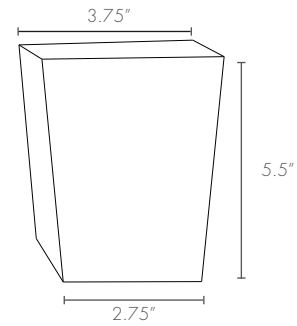

LEG MEASUREMENTS

BEDS & HEADBOARDS

WOOD & LUCITE

Corrado
Eden
Milan
Paris
Vienna

Argos
Edessa
Gannon
Malleo
Rhodes
Rockwell

Arles
Carmine
Kyler

Antoinette

Felt-padded glides may add approximately .25" to leg height