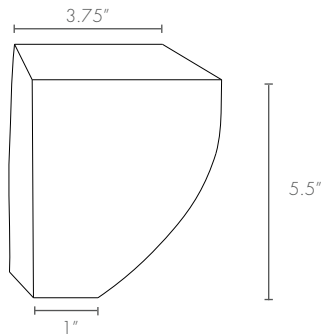

LEG MEASUREMENTS

BEDS & HEADBOARDS

WOOD & LUCITE

Corrado
Eden
Milan
Paris
Vienna

Argos
Edessa
Gannon
Malleo
Rhodes
Rockwell

Arles
Carmine
Kyler

Antoinette

Felt-padded glides may add approximately .25" to leg height