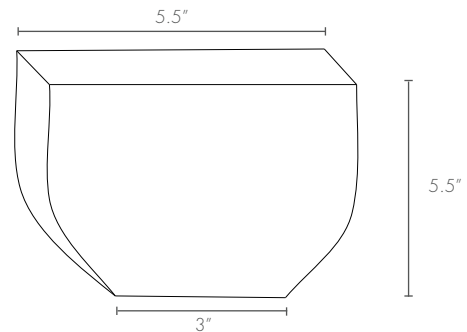

LEG MEASUREMENTS

BEDS & HEADBOARDS

WOOD & LUCITE

Corrado
Eden
Milan
Paris
Vienna

Argos
Edessa
Gannon
Malleo
Rhodes
Rockwell

Arles
Carmine
Kyler

Antoinette

Felt-padded glides may add approximately .25" to leg height