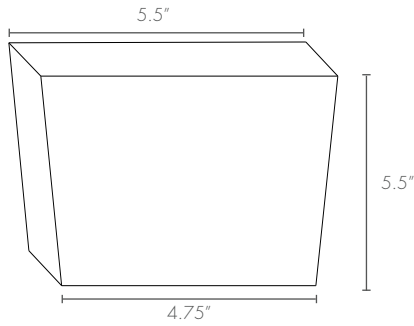

LEG MEASUREMENTS

BEDS & HEADBOARDS

WOOD & LUCITE

Corrado
Eden
Milan
Paris
Vienna

Argos
Edessa
Gannon
Malleo
Rhodes
Rockwell

Arles
Carmine
Kyler

Antoinette

Felt-padded glides may add approximately .25" to leg height