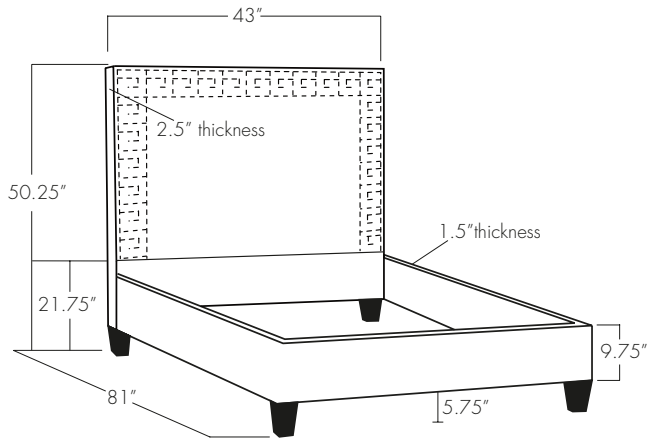

ARGOS

Twin

Full

Queen

King

California King

EASTERN ♦ ACCENTS®
UPHOLSTERY WORKSHOP