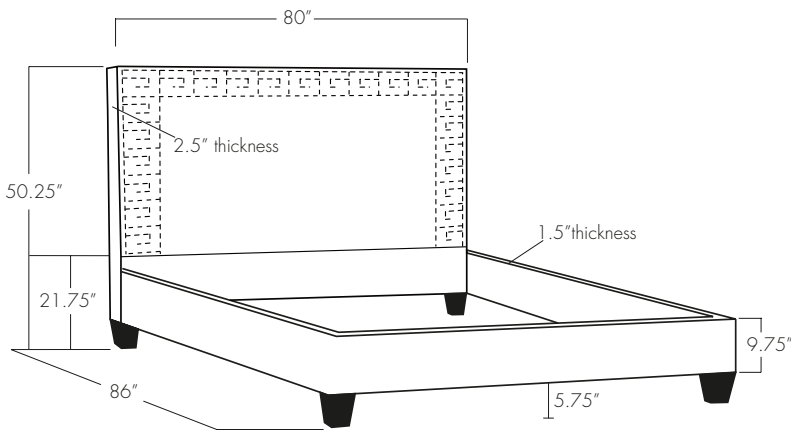

ARGOS

Twin

Full

Queen

King

California King

EASTERN ♦ ACCENTS®
UPHOLSTERY WORKSHOP