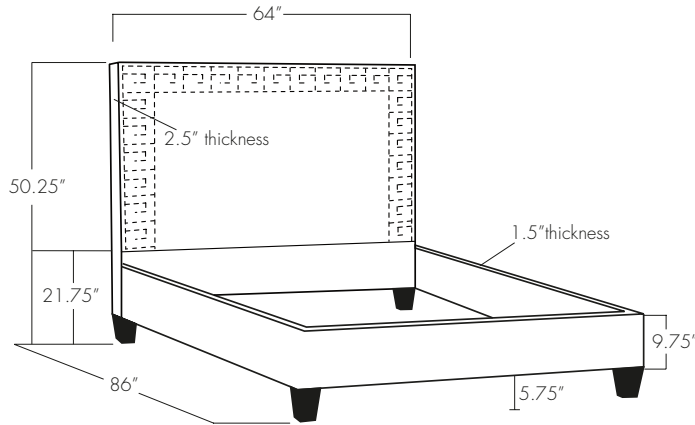

ARGOS

Twin

Full

Queen

King

California King

EASTERN ♦ ACCENTS®
UPHOLSTERY WORKSHOP