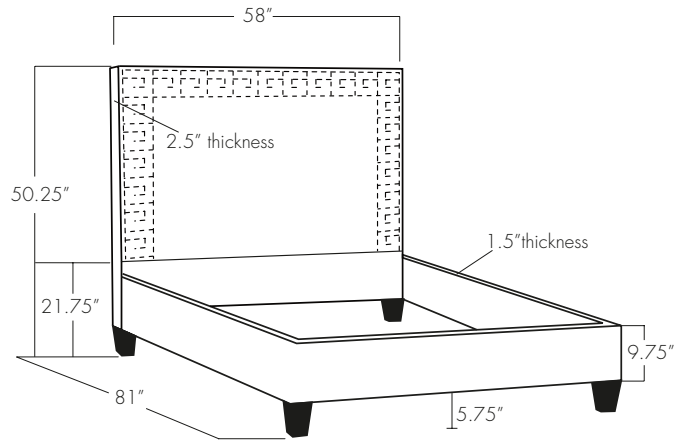

ARGOS

Twin

Full

Queen

King

California King

EASTERN ♦ ACCENTS®
UPHOLSTERY WORKSHOP