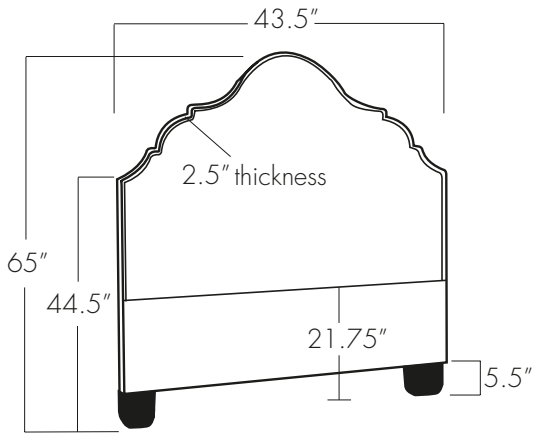

# ANTOINETTE HEADBOARD

Twin

Full

Queen

King

California King