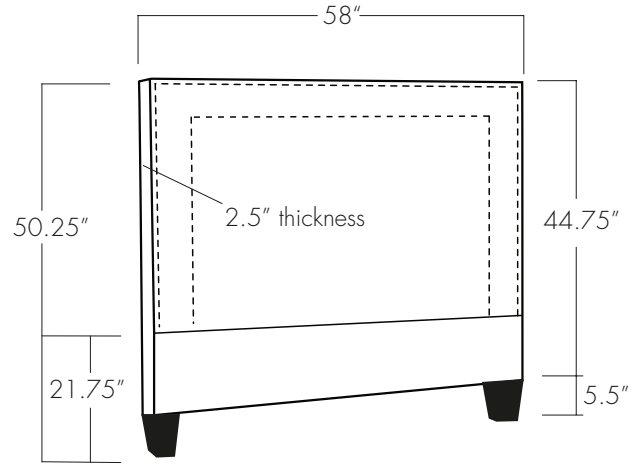

RHODES HEADBOARD

Twin

Full

Queen

King

California King

EASTERN ♦ ACCENTS®
UPHOLSTERY WORKSHOP