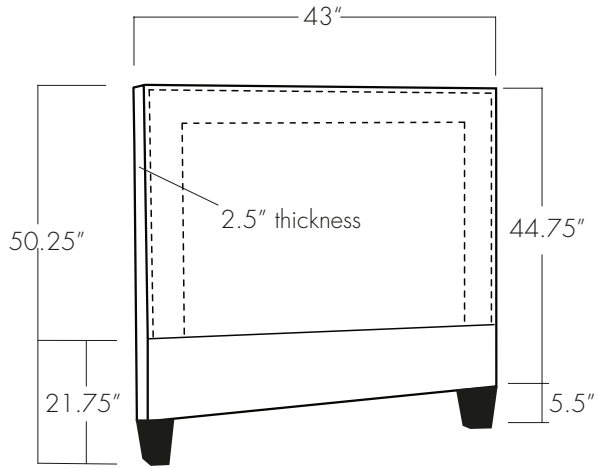

RHODES HEADBOARD

Twin

Full

Queen

King

California King

EASTERN ♦ ACCENTS®
UPHOLSTERY WORKSHOP