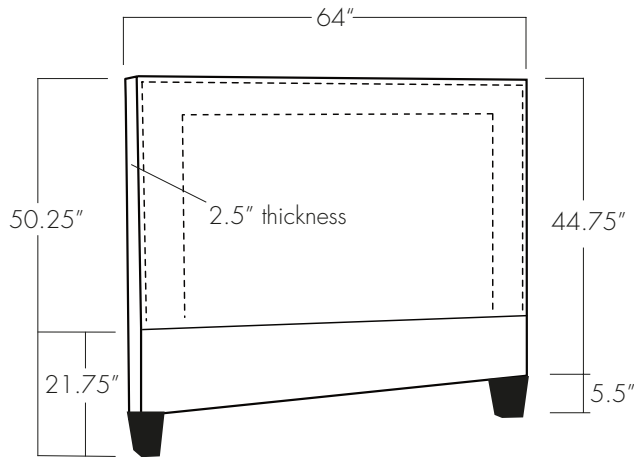

RHODES HEADBOARD

Twin

Full

Queen

King

California King

EASTERN ♦ ACCENTS®
UPHOLSTERY WORKSHOP