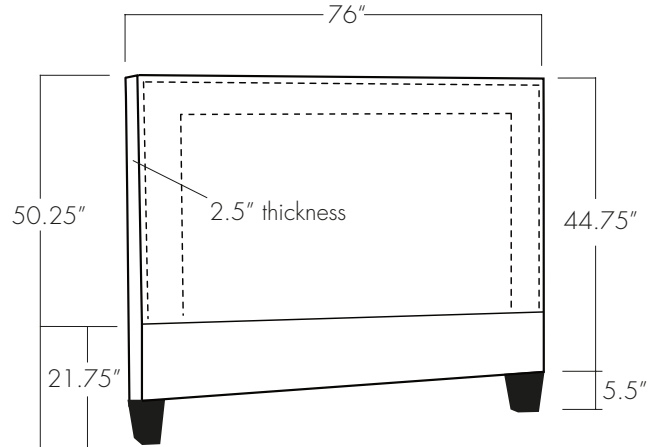

RHODES HEADBOARD

Twin

Full

Queen

King

California King

EASTERN ♦ ACCENTS®
UPHOLSTERY WORKSHOP