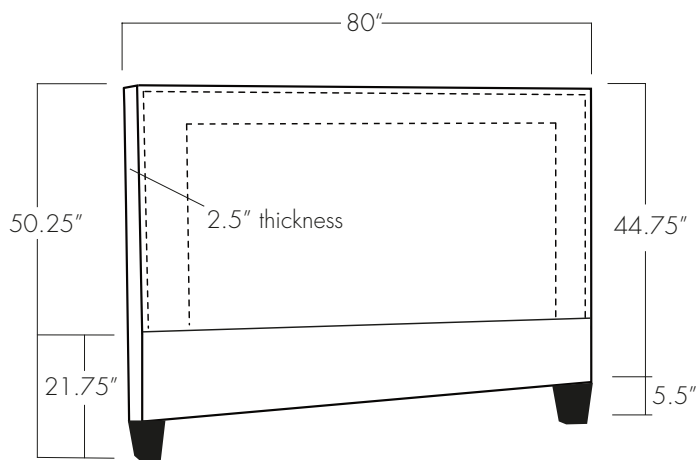

RHODES HEADBOARD

Twin

Full

Queen

King

California King

EASTERN ♦ ACCENTS®
UPHOLSTERY WORKSHOP